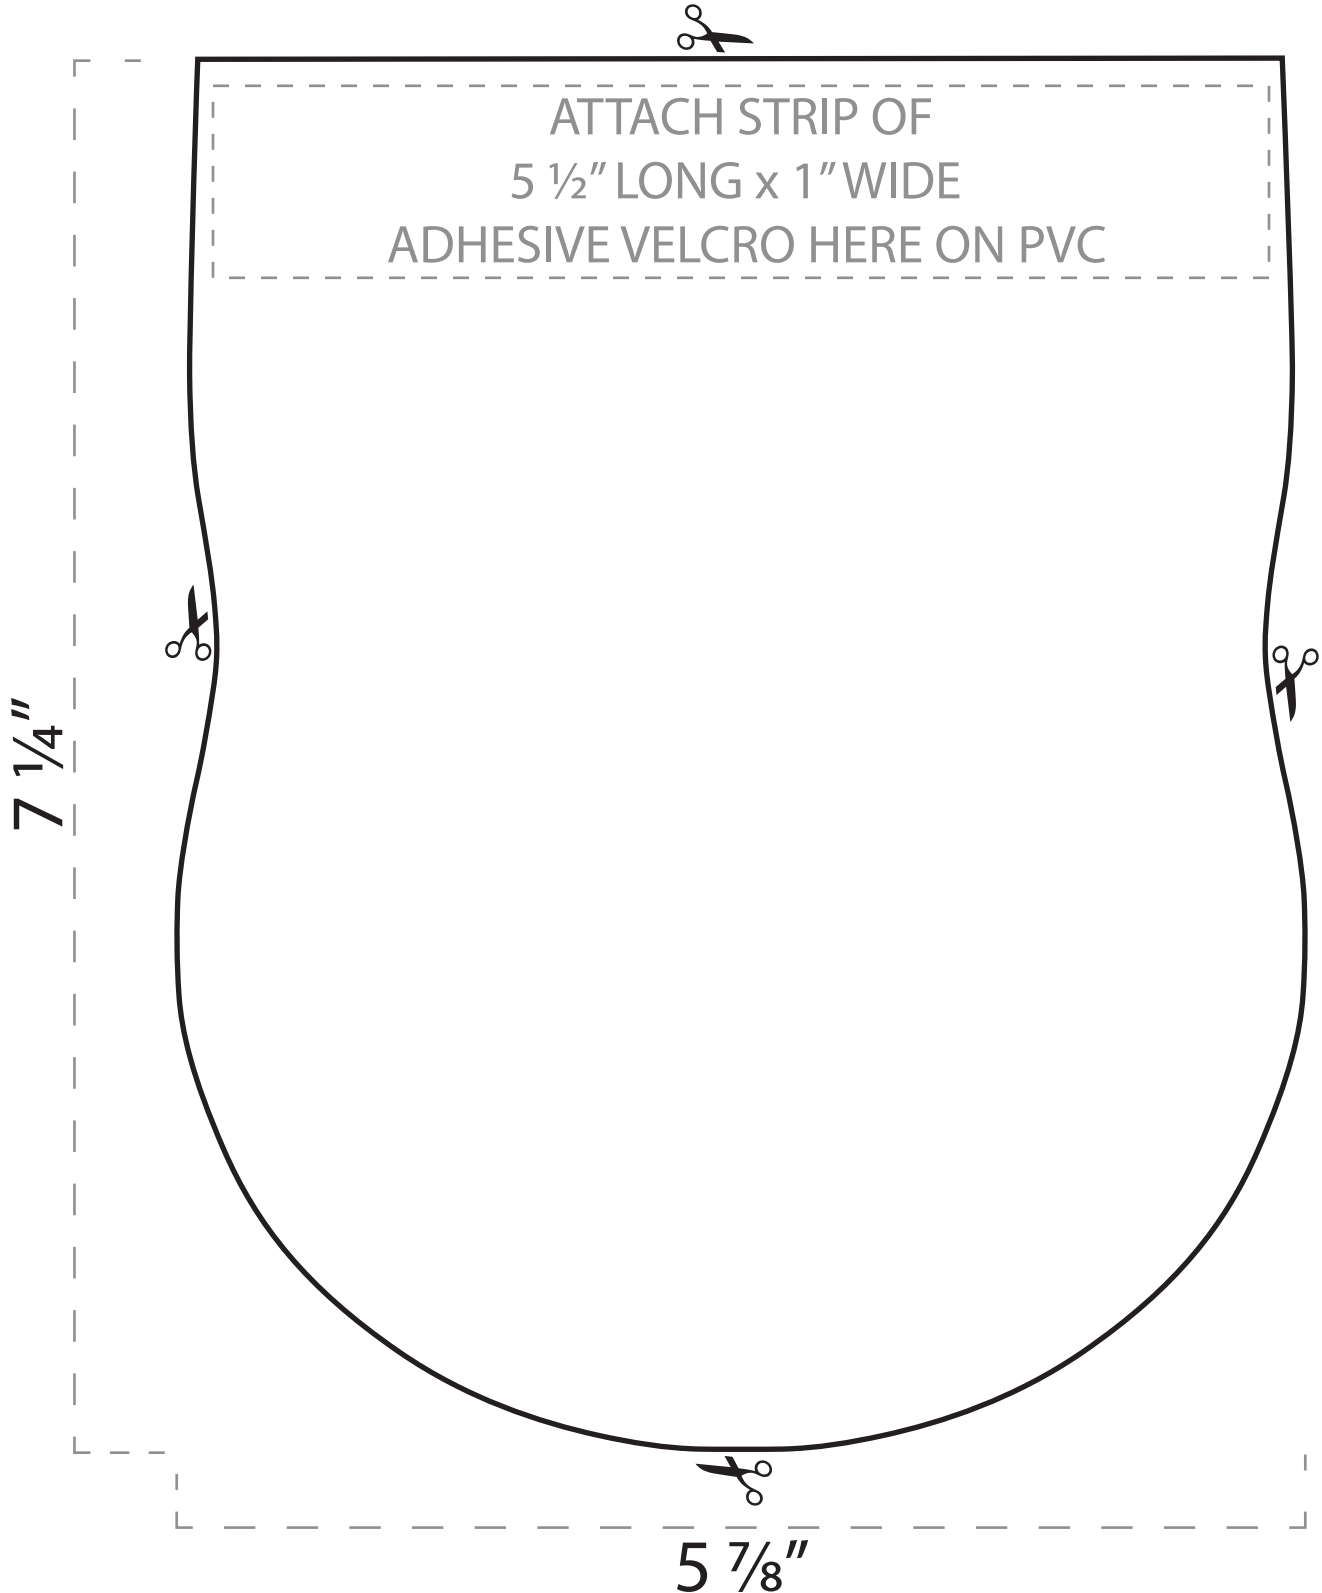

- ★ TOTE SHELTER DOOR FLAP FOR 6" ROUND DOOR
- ★ CUT FROM 6" WIDE x 2MM THICK PVC STRIP CURTAIN
- ★ SCALE IS 1:1
- ★ CAN BE USED AS A TEMPLATE IF PRINTED ON 8.5" x 11" PAPER WITH NO SCALING

★ DOUBLE CHECK PRINT OUT DIMENSIONS BEFORE CUTTING PVC!